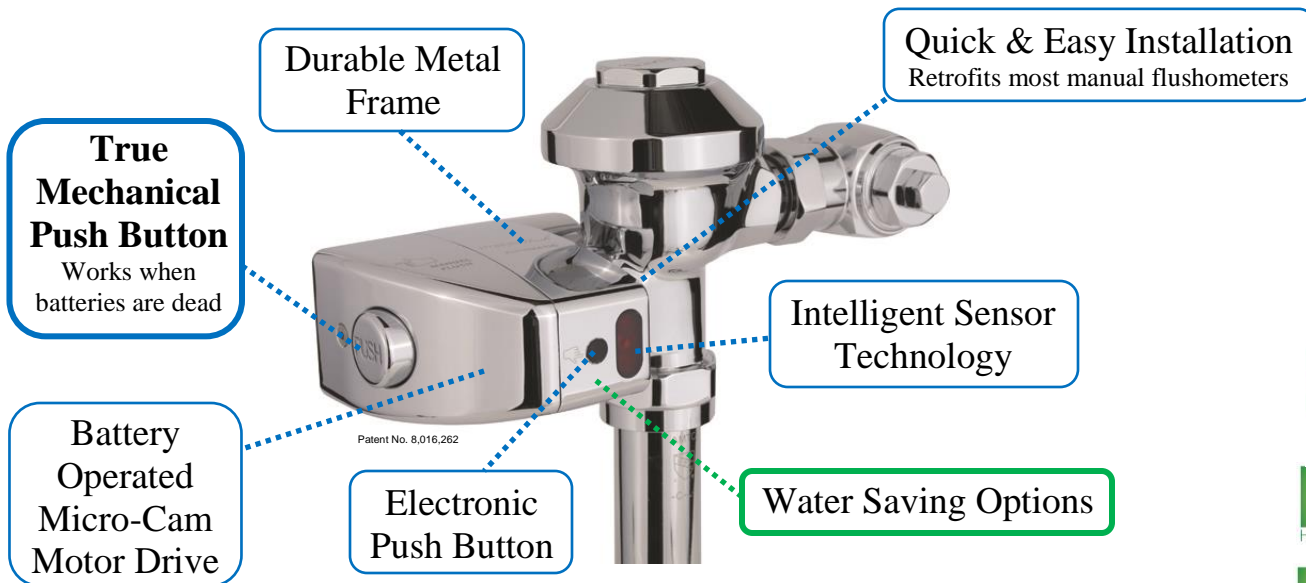

HYBRIDFLUSH® SIDEMOUNT

**THE
RELIABLE
CHOICE!**

Model: HSM-801-R

HYBRIDFLUSH® Sidemount Retrofit Conversion Kit for Urinal and Water Closet (Toilet)

KEY FEATURES

- **Reliable Micro-Cam Motor Drive Mechanism (No Solenoid)**
- **Electronic and True Mechanical Push Buttons (works when batteries are dead)**
- **Quiet Operation**
- **Quick and Easy Installation**
- **Chrome Plated Metal Cover**
- **Unique Water Saving Features**
- **Retrofit Kits Can Be Used On AMTC Flushometers As Well As Various Flushometer Models Manufactured By Sloan, Zurn, and Helvex**
- **5-Year Warranty**