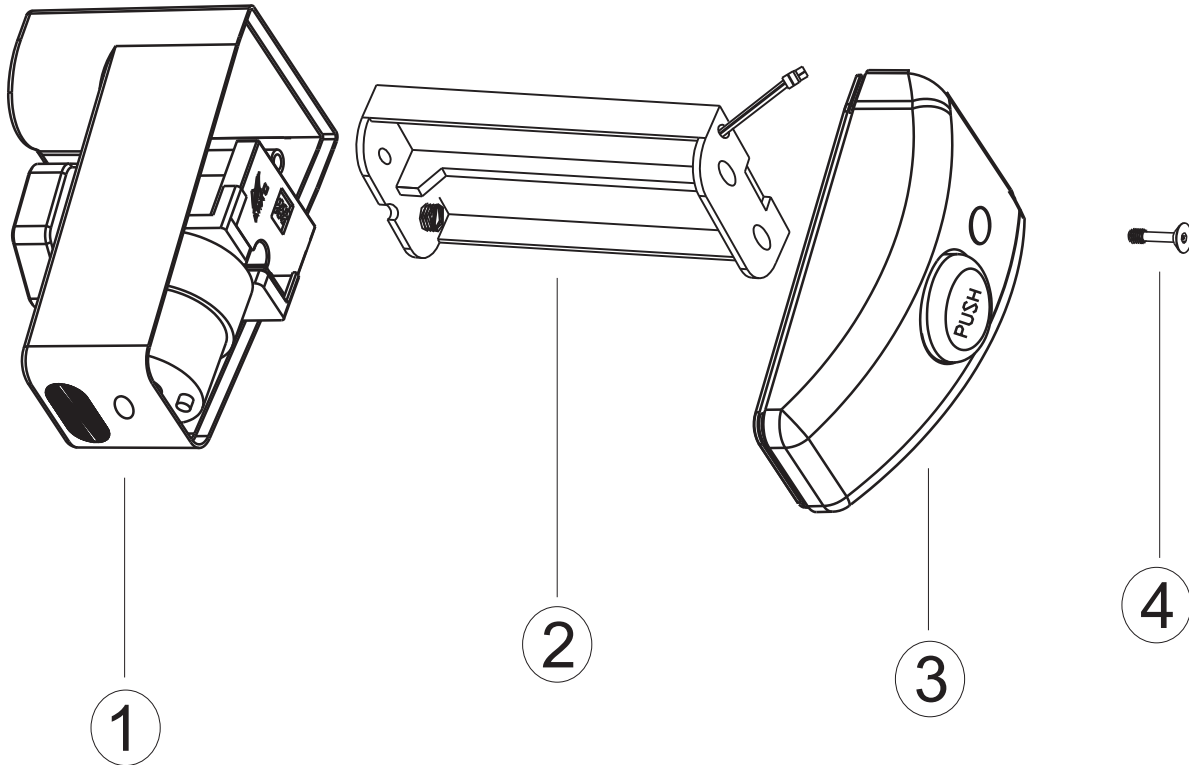

HSM-801
Series

HYBRIDFLUSH[®]

SIDEMOUNT for Urinals and Toilets
Parts List

Parts List

Ref. #	Part #	Description
1	HSM-AA	HYBRIDFLUSH Sidemount Actuator Assembly
2	HSM-BT	HYBRIDFLUSH Sidemount Battery Tray
3	HSM-SCA	HYBRIDFLUSH Sidemount Side Cover Assembly
4	HSM-SCS	HYBRIDFLUSH Sidemount Side Cover Screw