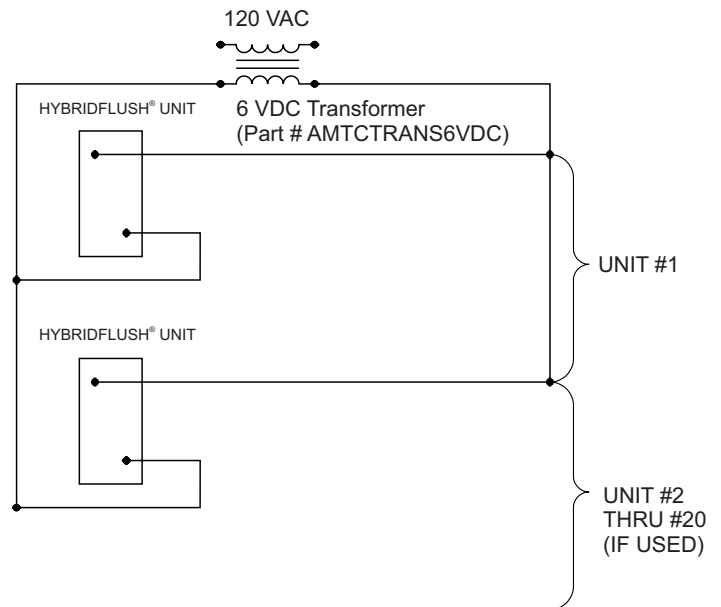

Installation Instructions for HSM-801HW Series

INSTALLATION ROUGH-IN

WIRE ID

WIRING DIAGRAM

One 6-Volt AC/DC Transformer serves up to 20 HYBRIDFLUSH® Units.

Advanced Modern Technologies Corporation • 8367 Canoga Avenue • Canoga Park, CA 91304
 Tel: (818) 883-2682 • Toll Free: (800) 874-7822 • Fax: (818) 883-2620 • www.amtccorporation.com