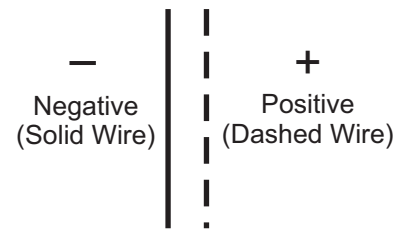

Installation Instructions for HSM-801HW Series

INSTALLATION ROUGH-IN

WIRE ID

WIRING DIAGRAM

One 6-Volt AC/DC Transformer serves up to 20 HYBRIDFLUSH® Units.

Advanced Modern Technologies Corporation • 8367 Canoga Avenue • Canoga Park, CA 91304
 Tel: (818) 883-2682 • Toll Free: (800) 874-7822 • Fax: (818) 883-2620 • www.amtccorporation.com