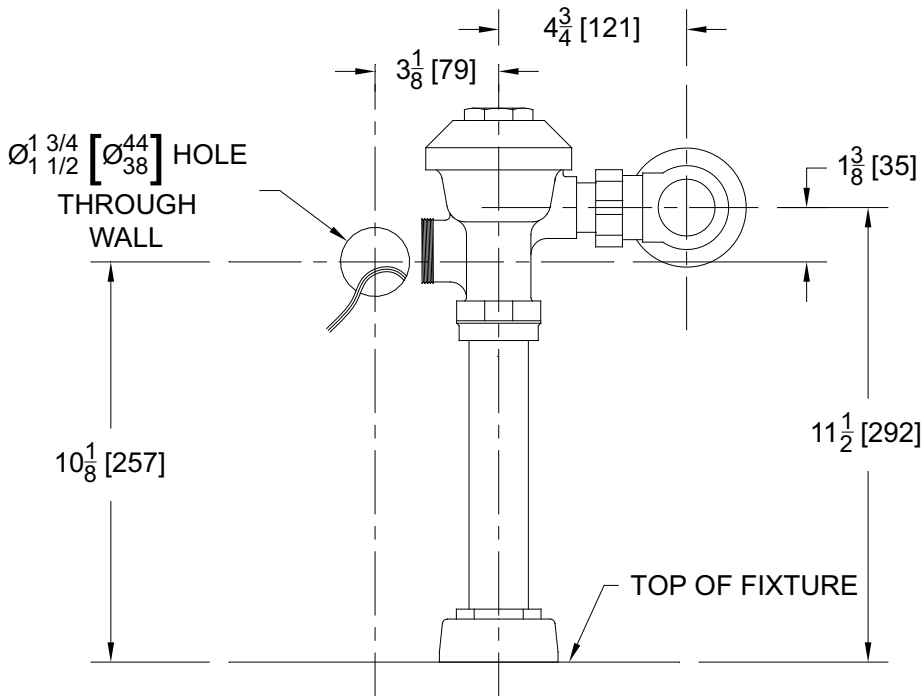

Installation Instructions for HSM-801HW Series

INSTALLATION ROUGH-IN

WIRE ID

WIRING DIAGRAM

One 6-Volt AC/DC Transformer serves up to 20 HYBRIDFLUSH® Units.

Advanced Modern Technologies Corporation • 8367 Canoga Avenue • Canoga Park, CA 91304
 Tel: (818) 883-2682 • Toll Free: (800) 874-7822 • Fax: (818) 883-2620 • www.amtccorporation.com