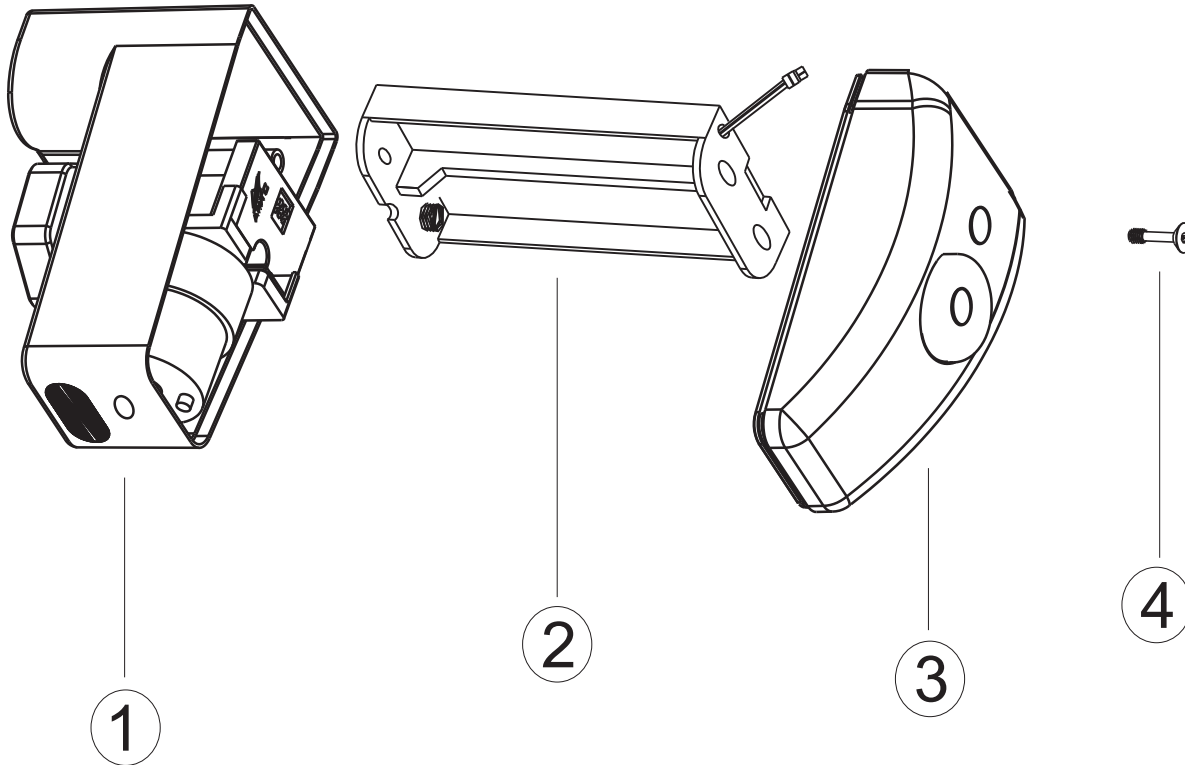

HSM-801FG
Series

FLUSH GENIE[®]

SIDEMOUNT for Urinals and Toilets
Parts List

Parts List

Ref. #	Part #	Description
1	HSM-AAFG	FLUSH GENIE Sidemount Actuator Assembly
2	HSM-BTFG	FLUSH GENIE Sidemount Battery Tray
3	HSM-SCAFG	FLUSH GENIE Sidemount Side Cover Assembly
4	HSM-SCSFG	FLUSH GENIE Sidemount Side Cover Screw