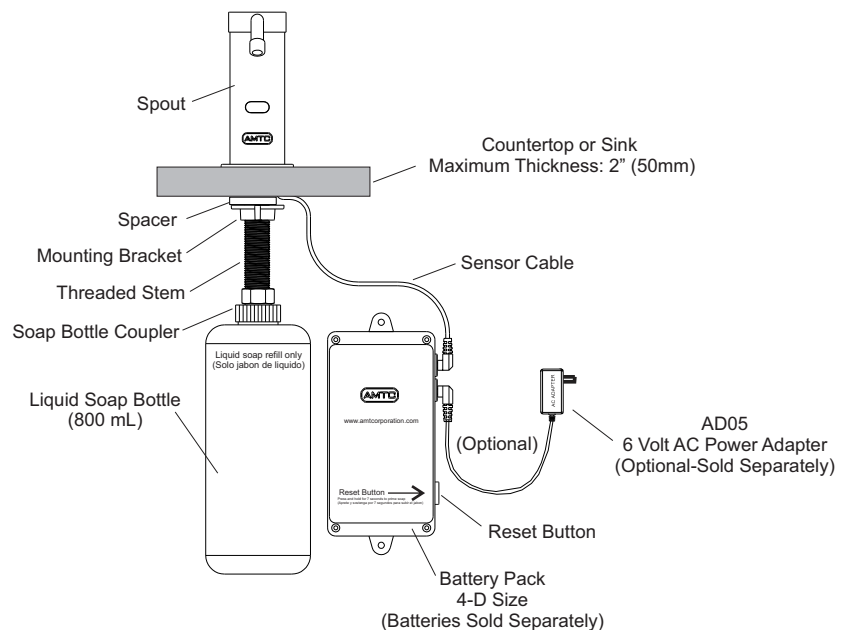

For Finish Variations Please Consult Factory