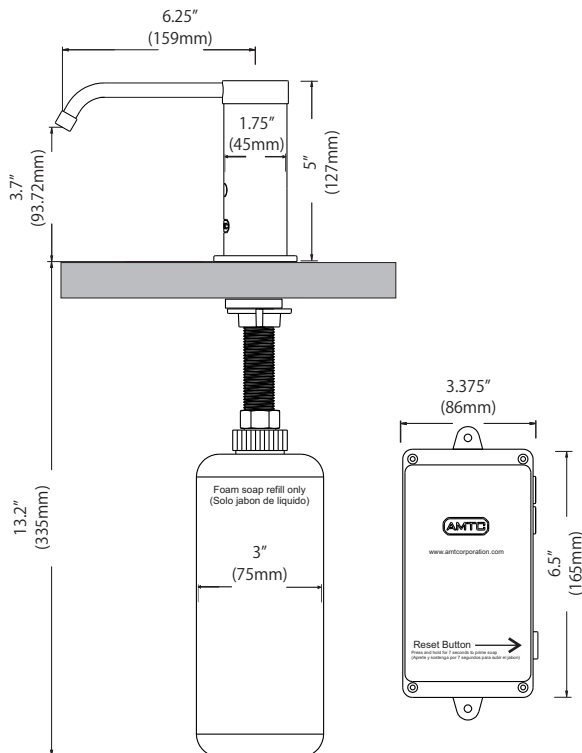

LIQUIDFLO™ AUTOMATIC LIQUID SOAP DISPENSER SYSTEM

Model
ASD-400EL

Description

Sensor Operated, Gear Motor Driven, Chrome Plated Polished Brass Counter Mount Automatic Liquid Soap Dispenser System

Specifications

- Chrome Plated Polished Brass Spout (Standard)
- Gear Motor Drive
- Hands Free Infrared Sensor Activation
- Easy Installation
- Powered by Four (4) Alkaline D-Cell Batteries (Not Included)
- Battery Life : 90,000 Cycles or 2 Years
- Optional Plug-in 6 Volt AC Power Adapter (Not Included)
- Universal Refillable Liquid Soap Container (800ml/27Fl. Oz.)
- Dispenses 0.8ml of Concentrated, Rich Soap Per Dose
- 1,000 Hand Washes per 800ml Bottle
- Mounts Through 1" (25.4mm) Diameter Hole in Lavatory or Countertop
- Self Adjusting Sensor
- Activation Indicator: BLUE LED on Sensor
- Low Battery Indicator: Flashing BLUE LED on Sensor
- Low Soap Indicator: Flashing RED LED on Sensor
- Reset Button Automatically Primes New Soap and Resets RED LED
- ADA Compliant
- Warranty: 3 Years (Limited)

The ASD-400 Advantage

The ASD-400 automatic liquid soap dispenser system operates using a gear motor drive mechanism. The spout is built of high quality solid polished brass. The design of the control unit allows for easy installation and conceals all mechanical and electrical components within dispensing head. A universal refillable soap container makes the ASD-400 automatic liquid soap dispenser system ideal and efficient.

Alternate Power Options

- ☐ AD05 Plug-in 6 Volt AC Power Adapter for One Device
- ☐ AD05-2 Plug-in 6 Volt AC Power Adapter w/Extension for 2 Devices
- ☐ AD05-2-EXT Extension Only for AC Power Adapter

Architect/Engineer Approval	
Job Name	
Date	
Model Specified	
Quantity	
Variations Specified	
Customer/Wholesaler	
Contractor	
Architect